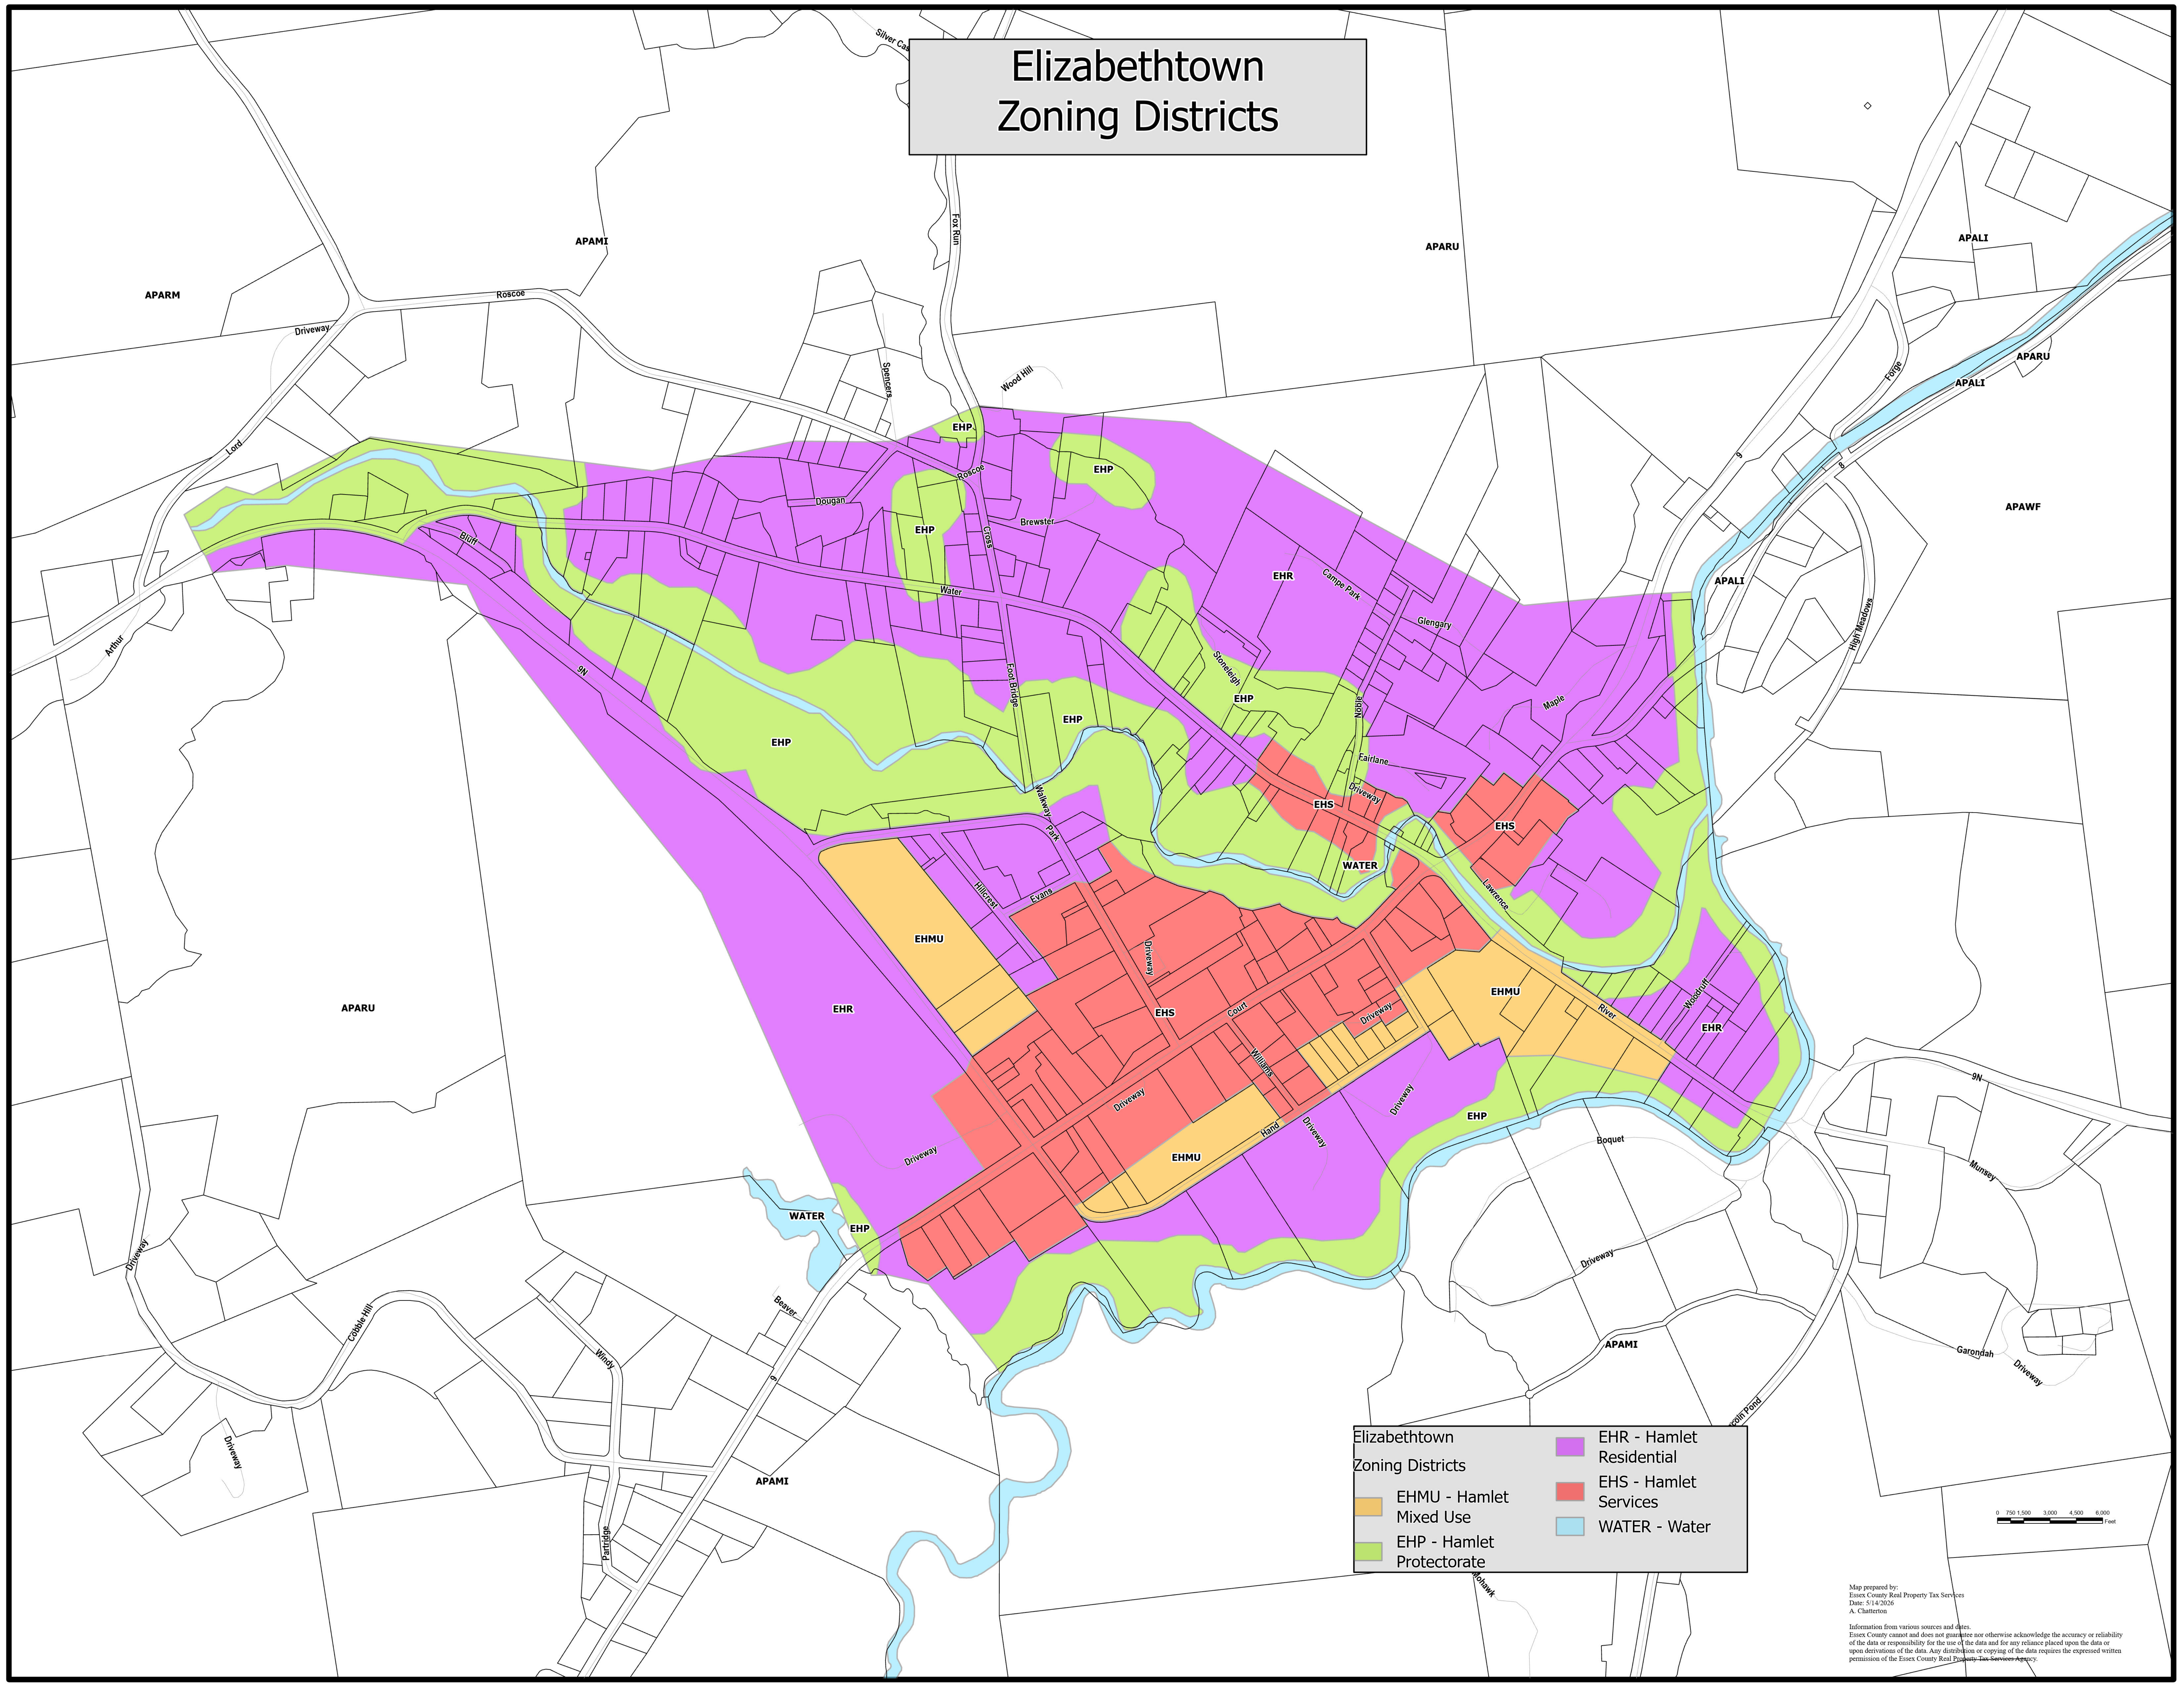

Elizabethtown Zoning Districts

Elizabethtown Zoning Districts	EHP - Hamlet Protectorate
EHR - Hamlet Residential	EHS - Hamlet Services
EHMU - Hamlet Mixed Use	WATER - Water